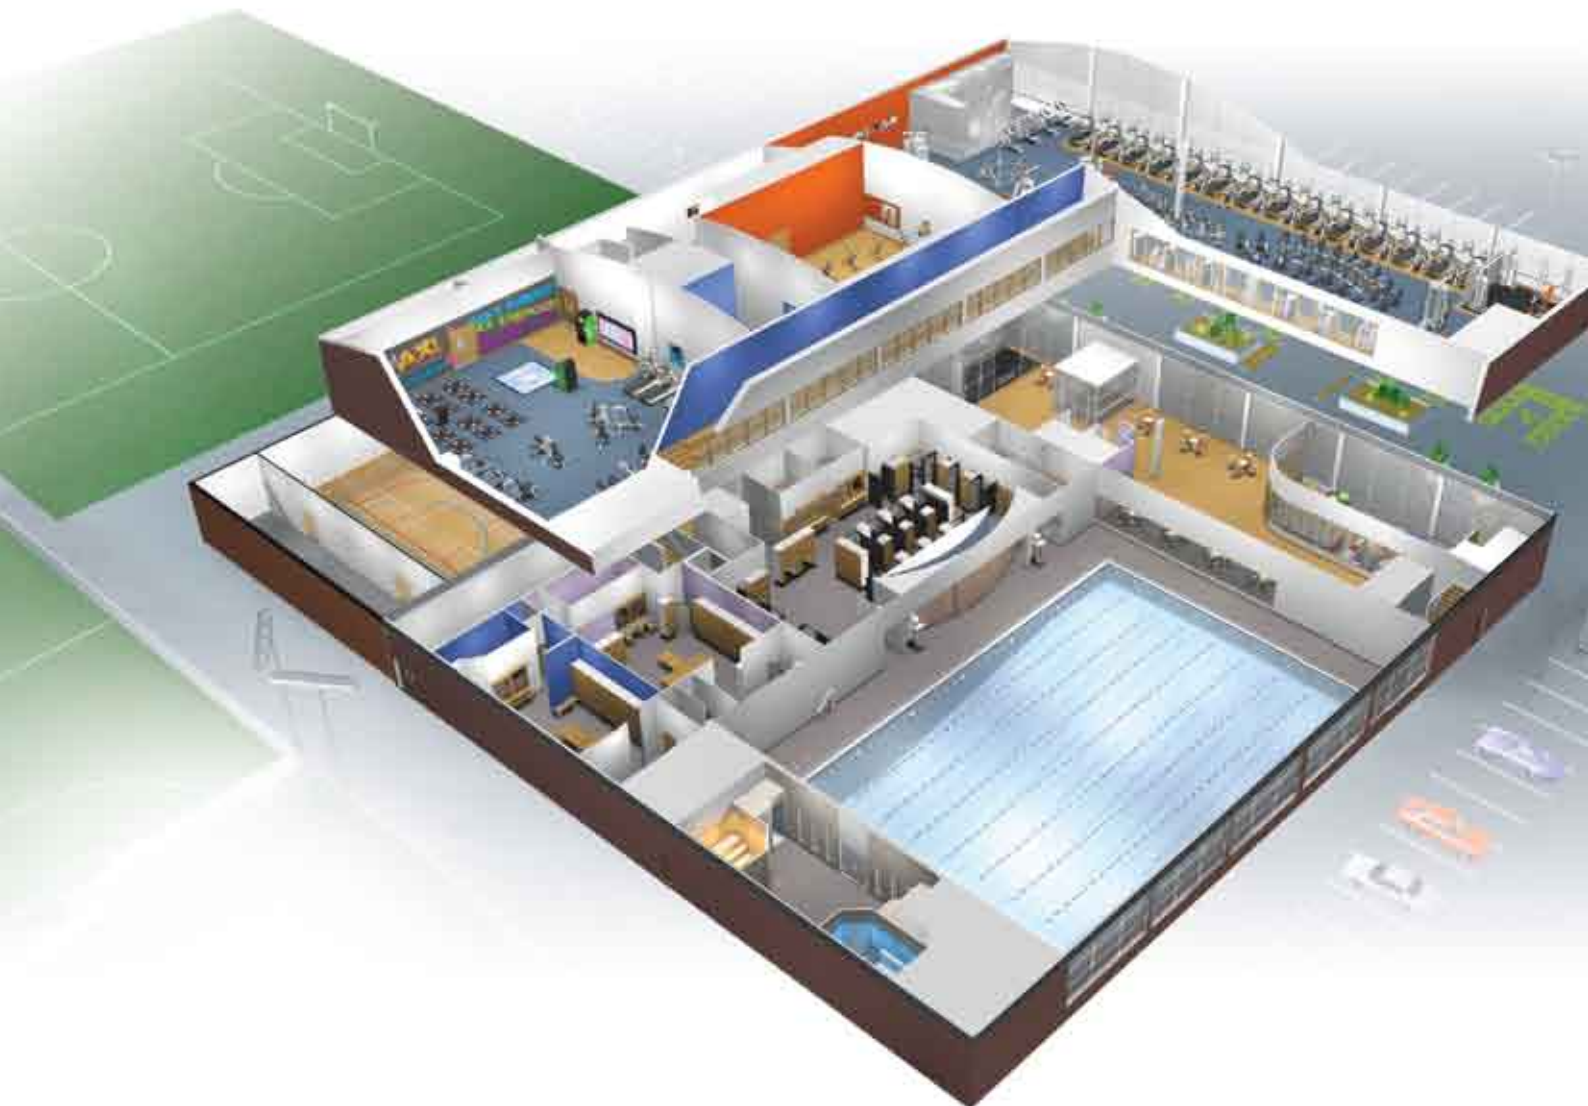

YOUR IDEAL INVESTMENT

Pulse is committed to being at the heart of fitness and we pro-actively utilise our in-house technology, personnel, infrastructure and expertise to ensure that all our customers exceed their business objectives and maximise their return on investment.

We are justifiably proud of our exceptional and growing portfolio of existing customers across a broad spectrum of market sectors which underlines the excellence of our products and services.